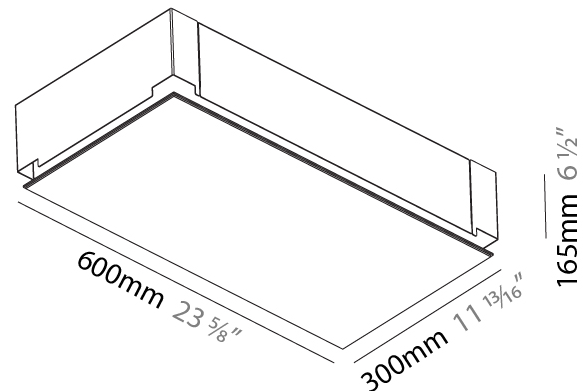

GENERAL

Series: Pi2
Subseries: Pi2 Whiteline
Brand: Prolicht
Division: Architectural
Mounting Type: Trimless
Mounting Location: Ceiling
Subcategory: Ambient

PHYSICAL

Shape: Rectangle
Length (mm): 600
Length (in): 23 5/8
Width (mm): 300
Width (in): 11 13/16
Depth (mm): 165
Depth (in): 6 1/2
Ceiling Thickness (mm): 10 / 12.5 / 15 / 25 / 30
Ceiling Thickness (in): 3/8 or 1/2 or 9/16 or 1 or 1 3/16
Min. Recessing Depth (mm): 180
Min. Recessing Depth (in): 7 1/16
Light Distribution: Direct
Weight (kg): 6.557
Weight (lbs): 14.53
Diffuser: PMMA - Opal
Fixture Material: Extruded Aluminum / Steel
Cut-out Measurements: 635mm / 25" x 335mm / 13 3/16"
Upon Request: Unique Sizes Unique Ceiling Thickness Unique Mounting Depth Spot Inserts

ELECTRICAL

Lamp Type: LED (Zhaga Standard)
Input Wattage (W): 26
Total Output Wattage (W): 23
Dimming: [Tri-Mode (Non-Dimming and Phase Dimming (120Vac only) and 0-10V Dimming)](#)
Driver Included: Yes
Driver Location: Integrated
Driver Type: Constant Current - Universal
Driver Class: Class 2
Input Voltage (V): 120 - 277
Constant Current (MA): 350

LED

[Color Temperature (*K): 3000 / 3500 / 4000](#)
Max. Delivered Lumen (lm): 1940 / 1970 / 2010
CRI: >80 CRI
Efficiency (%): 0.651
Lamp Life (hrs): 50000
Upon Request: RGB-W Tunable White Special Color Temperature CRI90

OPTICAL

RATINGS AND CERTIFICATIONS

Certified By: Certified for North American Standards
IP rating: IP20