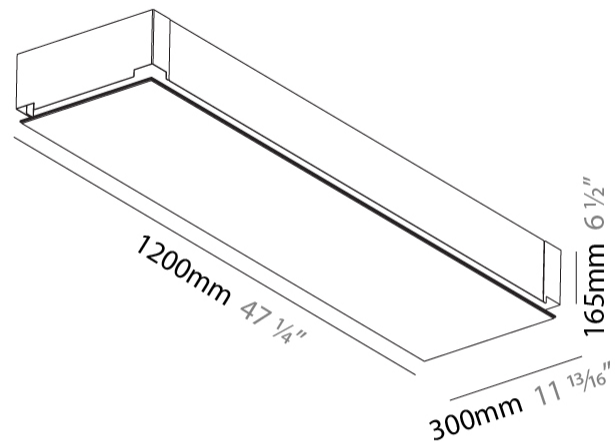

GENERAL

Series: Pi2
Subseries: Pi2 Whiteline
Brand: Prolicht
Division: Architectural
Mounting Type: Trimless
Mounting Location: Ceiling
Subcategory: Ambient

PHYSICAL

Shape: Rectangle
Length (mm): 1200
Length (in): 47 1/4
Width (mm): 300
Width (in): 11 13/16
Depth (mm): 165
Depth (in): 6 1/2
Ceiling Thickness (mm): 10 / 12.5 / 15 / 25 / 30
Ceiling Thickness (in): 3/8 or 1/2 or 9/16 or 1 or 1 3/16
Min. Recessing Depth (mm): 180
Min. Recessing Depth (in): 7 1/16
Light Distribution: Direct
Weight (kg): 12.564
Weight (lbs): 27.64
Diffuser: PMMA - Opal
Fixture Material: Extruded Aluminum / Steel
Cut-out Measurements: 1235mm / 48 5/8" x 335mm / 13 3/16"
Upon Request: Unique Sizes Unique Ceiling Thickness Unique Mounting Depth Spot Inserts

ELECTRICAL

Lamp Type: LED (Zhaga Standard)
Input Wattage (W): 55
Total Output Wattage (W): 46
Dimming: [Tri-Mode (Non-Dimming and Phase Dimming (120Vac only) and 0-10V Dimming)](#)
Driver Included: Yes
Driver Location: Integrated
Driver Type: Constant Current - Universal
Driver Class: Class 2
Input Voltage (V): 120 - 277
Constant Current (MA): 350

LED

[Color Temperature (°K): 3000 / 3500 / 4000](#)
Max. Delivered Lumen (lm): 4350 / 4410 / 4500
CRI: >80 CRI
Efficiency (%): 0.651
Lamp Life (hrs): 50000
Upon Request: RGB-W Tunable White Special Color Temperature CRI90

OPTICAL

RATINGS AND CERTIFICATIONS

Certified By: Certified for North American Standards
IP rating: IP20