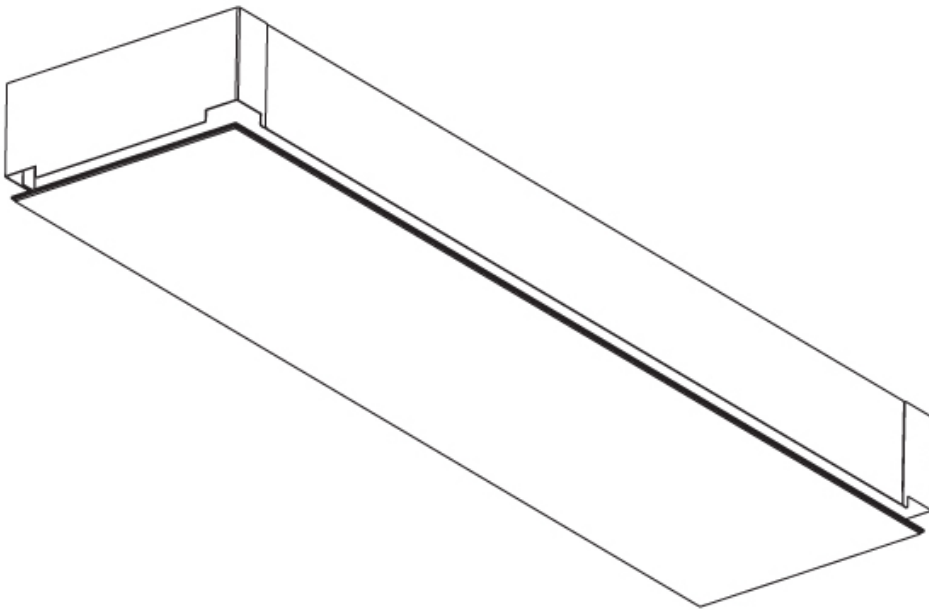

PI2 WHITELINE TRIMLESS

A36412-

PROJECT

TYPE

SPECIFIER

QUANTITY

DATE